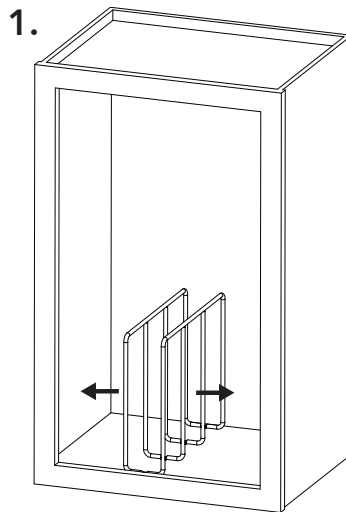

12400 Earl Jones Way
Louisville, KY 40299
rev-a-shelf.com
Customer Service: 800-626-1126

INSTALLATION INSTRUCTIONS

596 SERIES

TOOLS REQUIRED:

ESTIMATED ASSEMBLY TIME:

5 MIN

CARE AND MAINTENANCE:

Clean with a damp cloth and
wipe parts dry.

PARTS LIST:

I-596-0815

12400 Earl Jones Way
Louisville, KY 40299
rev-a-shelf.com
Customer Service: 800-626-1126

INSTRUCCIONES DE INSTALACIÓN / LES INSTRUCTIONS D'INSTALLATION

596 SERIE / SÉRIE

Lista de partes: